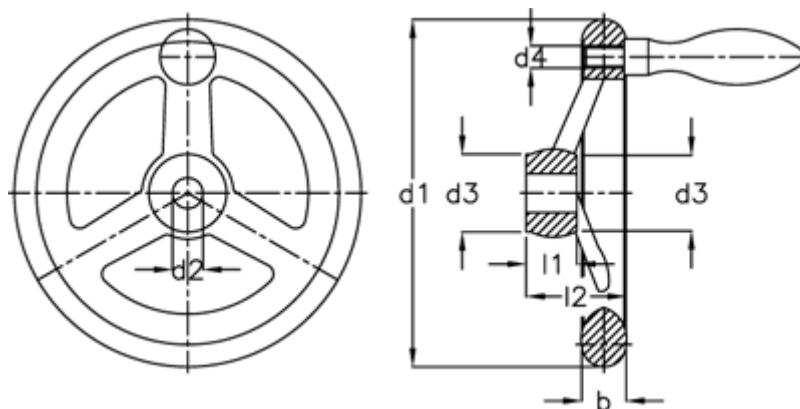

# Data Sheet

Article number: 20309306

Description: E+G Handwheel  
DIN 950-GG-140-K14-D

## Measures

b	= 17
d1	= 140
d2 H7	= 14
d3	= 30
d4	= M 8
Handle	= 20
l1	= 19
l2	= 39

Number of spokes = 3